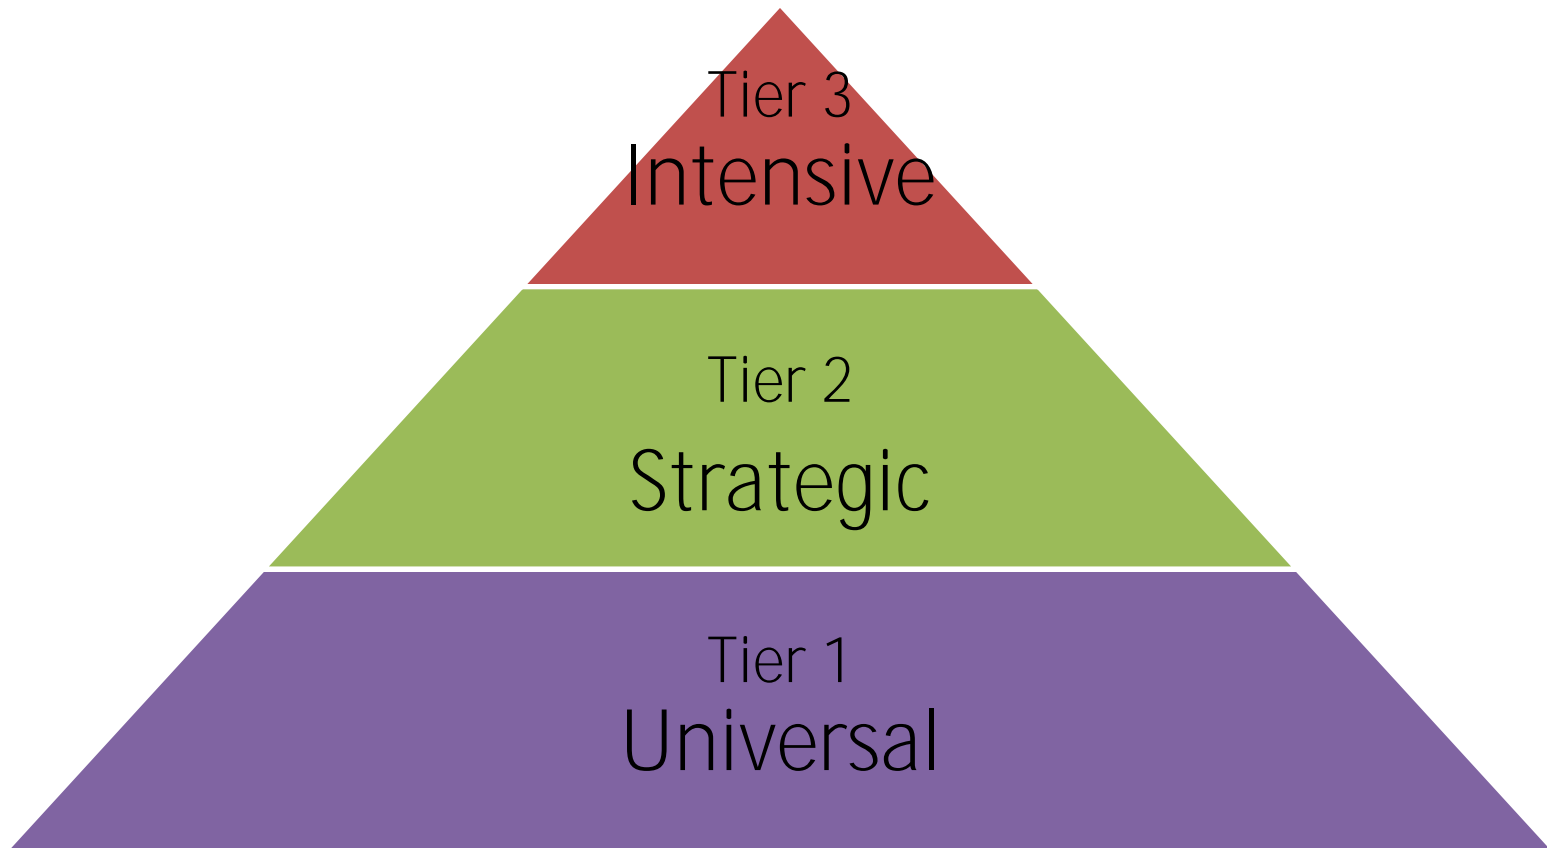

August 18, 2011

Presented By: t 582.(DaF2 1n582856rEo)21(x,|D

Youth
Development
Support Services

Increase in Student Learning and Achievement

Whole Child

- Align and strengthen the before, during and after-school support to students and staff.
- Enhance enrichment opportunities by providing a broad array of age-appropriate, student-driven, high interest learning opportunities.
- Provide information, educational resources and activities to families that will enhance youth and adult learning.