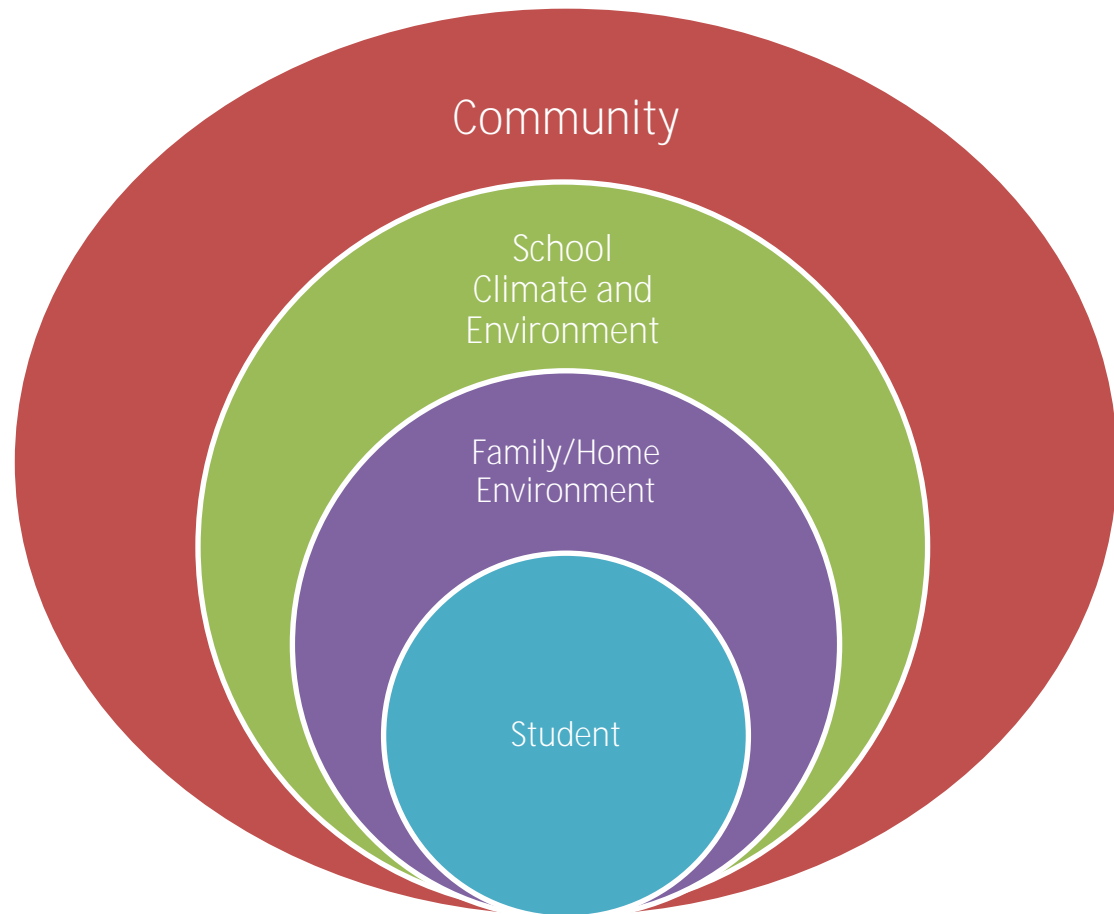

August 18, 2011

Presented By: t 582.(DaF2 1n582856rEo)21(x,|D

Youth
Development
Support Services

Increase in Student Learning and Achievement

Whole Child

- Align and strengthen the before, during and after-school support to students and staff.
- Enhance enrichment opportunities by providing a broad array of age-appropriate, student-driven, high interest learning opportunities.
- Provide information, educational resources and activities to families that will enhance youth and adult learning.